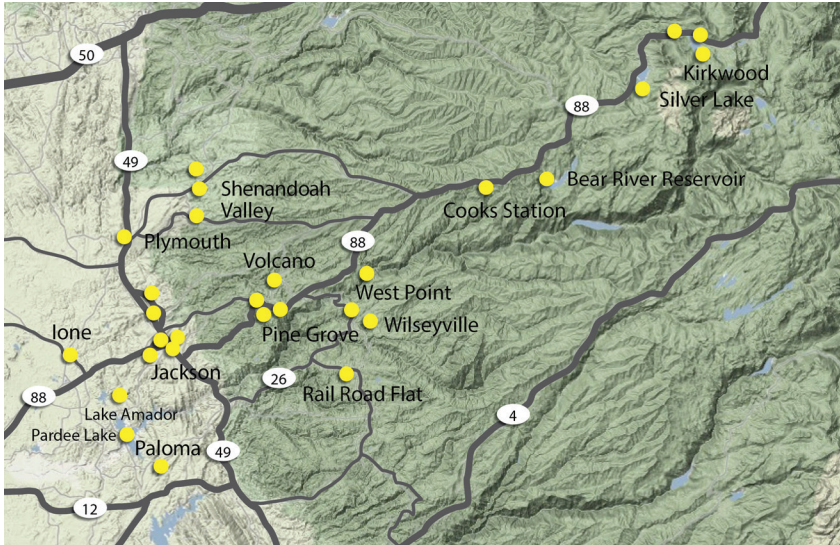

PUBLIC WI-FI HOTSPOTS

FREE access for VIP subscribers!
"Pay as you go" for visitors.

Amador County

Fiddletown (Downtown)

Ione

Howard Park
Pardee Lake Marina

Kirkwood

Caples Lake Boat Launch
Carson Pass Ranger Station
Kirkwood Inn
Kirkwood PUD

Martell

Amador County Airport
Safeway / Game Stop
(In front of AutoZone)
Savemart Shopping Center

Pine Grove

Mike Clark Field (Upper Ridge Rd.)
Pine Grove Elementary
School (Outdoor use)

Pine Grove cont.

Pine Grove Park
Volcano Main Office (Indoor)

Pioneer

Amador Ranger Dist. (Silver Dr.)
Bear River Lake Resort
Bear River Summer Homes
Cook's Station
Kay's Boat Launch
Pioneer Elementary School
(Outdoor use)
Plasses Resort / Silver Lake

Plymouth

Amador Flower Farm
(Shenandoah School Rd.)
Deaver Vineyards (Steiner Rd.)

Volcano

Near Armory Hall

Calaveras County

Glencoe

Parking area near Ridge Rd. to Rail Road Flat and Hwy 26 intersection near old Swiss Three-Way Café.
Lower Dorray Rd. at intersection of Hwy 26 and lower Dorray Rd.